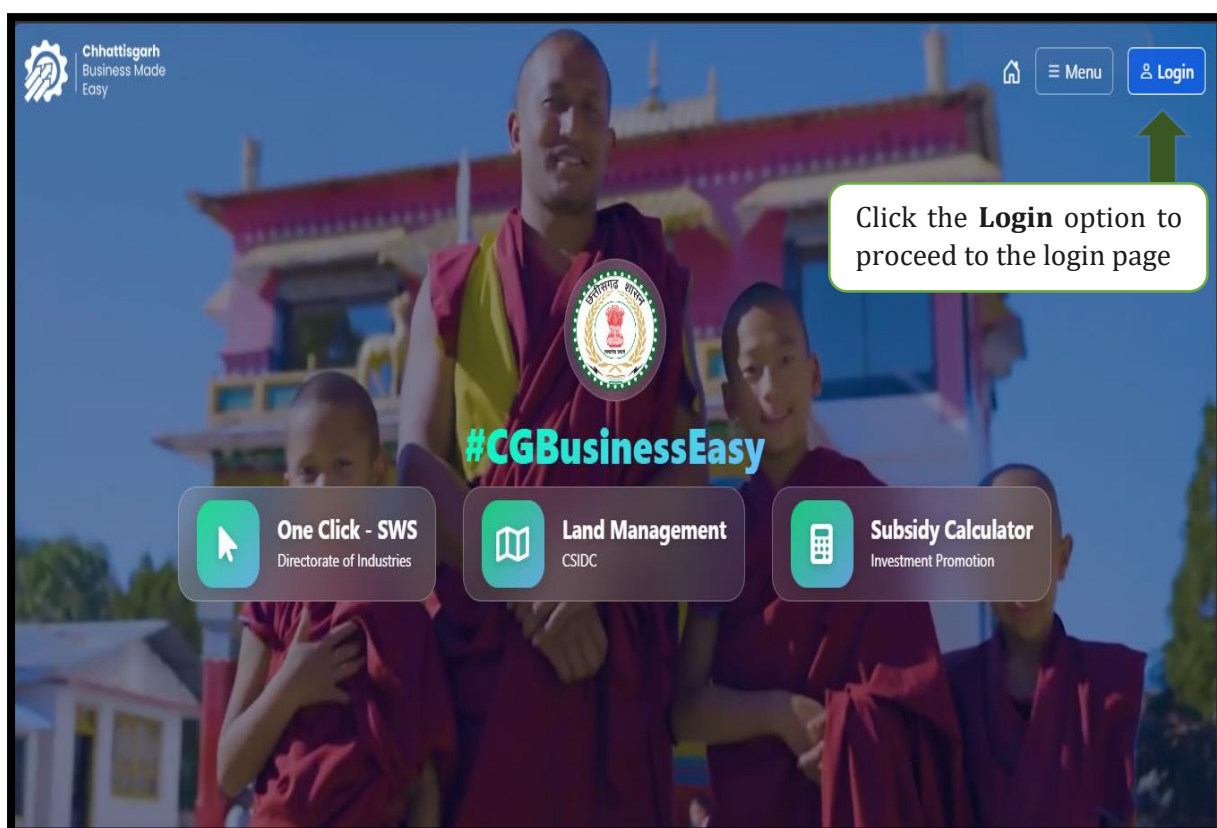

1. Overview.....	1
2. How to Get Started.....	1
3. How to Login	1
4. Dashboard.....	2

1. Overview

The Single Window Portal is envisioned as a unified digital platform that facilitates investors, entrepreneurs, and businesses in accessing various industrial services and approvals through a simplified, transparent, and time-bound process.

2. How to Get Started

Enter the application URL (<https://invest.cg.gov.in>) in the browser and the page navigates to the Home page of the SWS application.

3. How to Login

The user to login with the credentials into the application in the home and login page as a **Figure 3.1 & 3.2**.