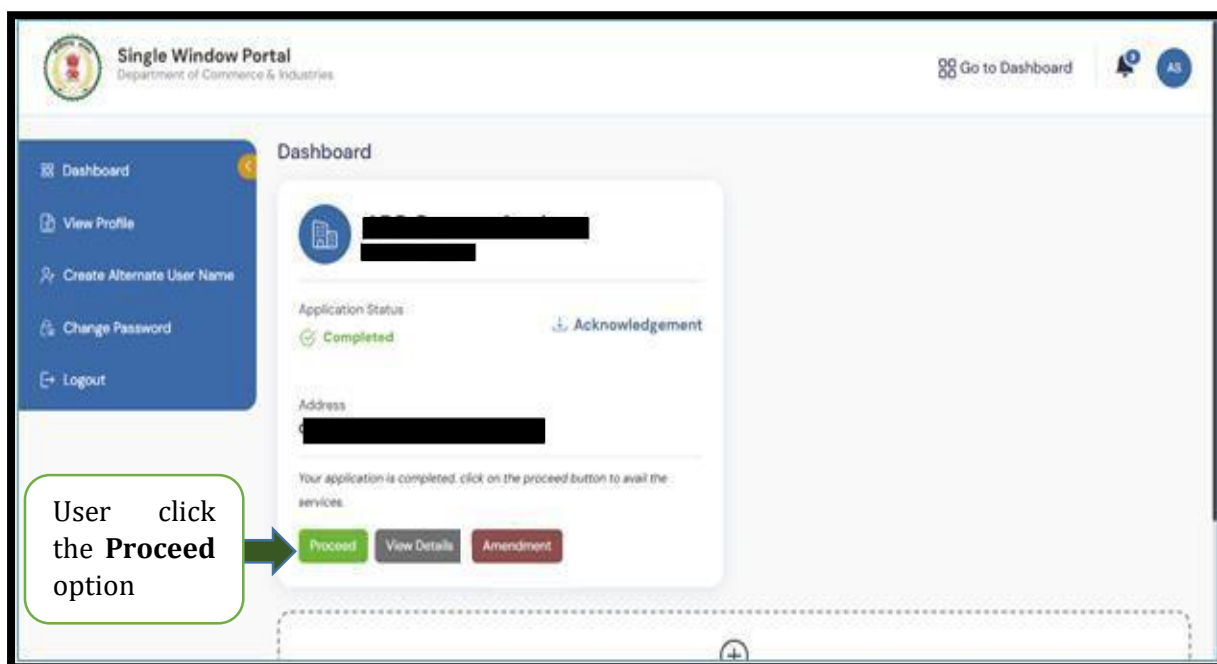

1. Overview.....	1
2. How to Get Started.....	1
3. How to Login	1
4. Dashboard.....	2

1. Overview

The Single Window Portal is envisioned as a unified digital platform that facilitates investors, entrepreneurs, and businesses in accessing various industrial services and approvals through a simplified, transparent, and time-bound process.

Login

OR

[Back to Login](#) [Forgot Password?](#)

For technical support please contact us at
invest-support@cg.gov.in

Figure 3.3: Login Screen (B)

4. Dashboard

After a successful login, the page navigates to the Investor Dashboard (refer to **Fig. 4.1**), which includes step-by-step instructions for applying services.

Figure 4.1: Dashboard Screen

In the services page, refer to **Fig. 4.2** and the Department or Services options in the Services section.

Figure 4.2: Services Screen

After clicking the search or view all options, all CSIDC services are displayed, as shown in **Figure 4.3**.